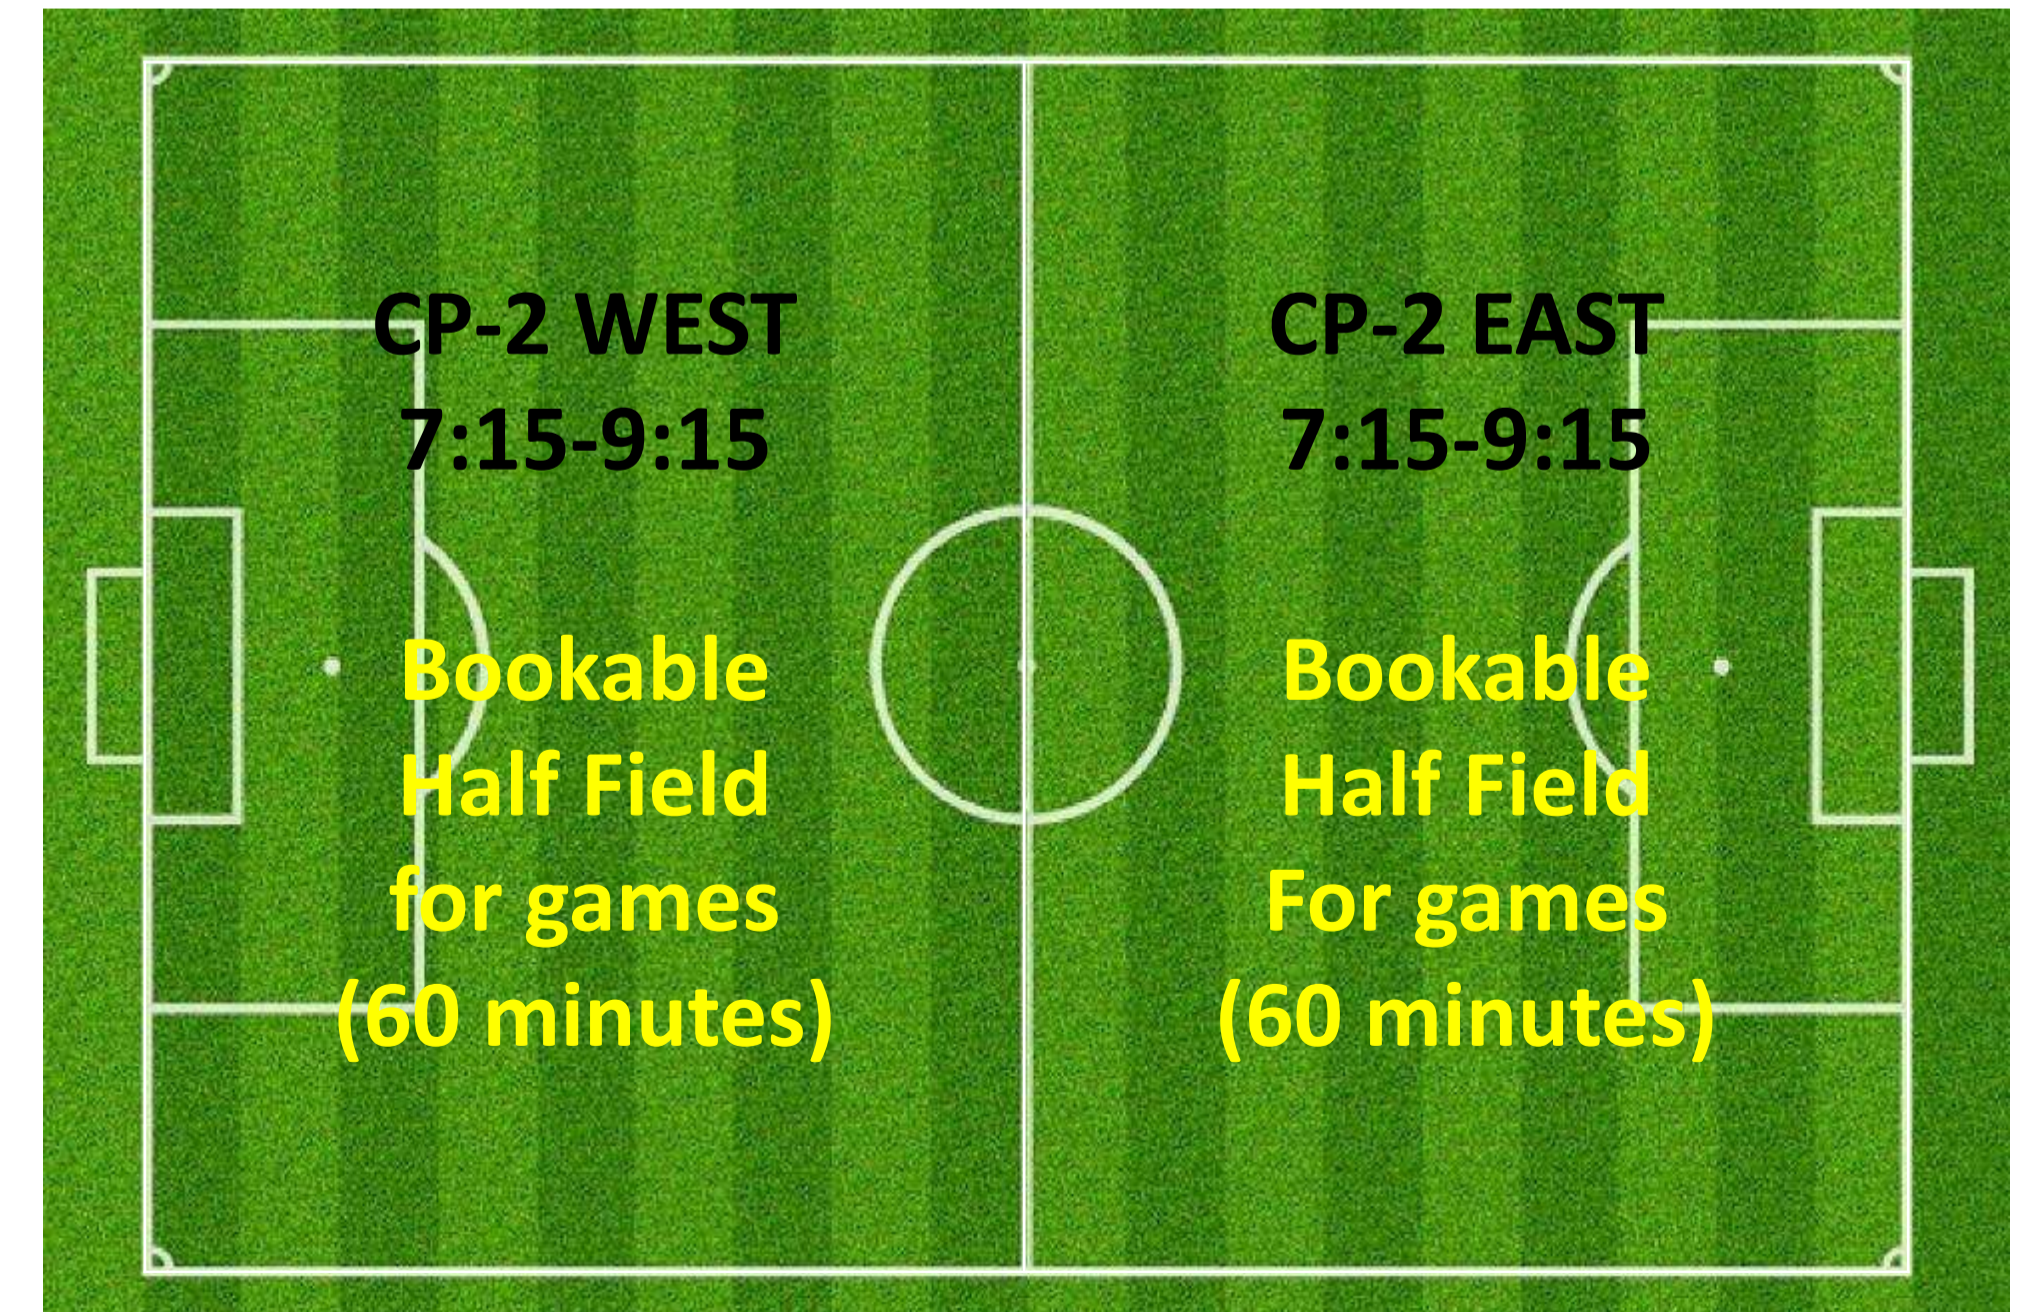

WEDNESDAY 7:30PM – 9:30PM

CAMPBELL 1

LYSAGHT PARK

**ALTERNATE
SETUP WHEN
NO CATCHUP
GAME
SCHEDULED**

CAMPBELL 3

CAMPBELL 2