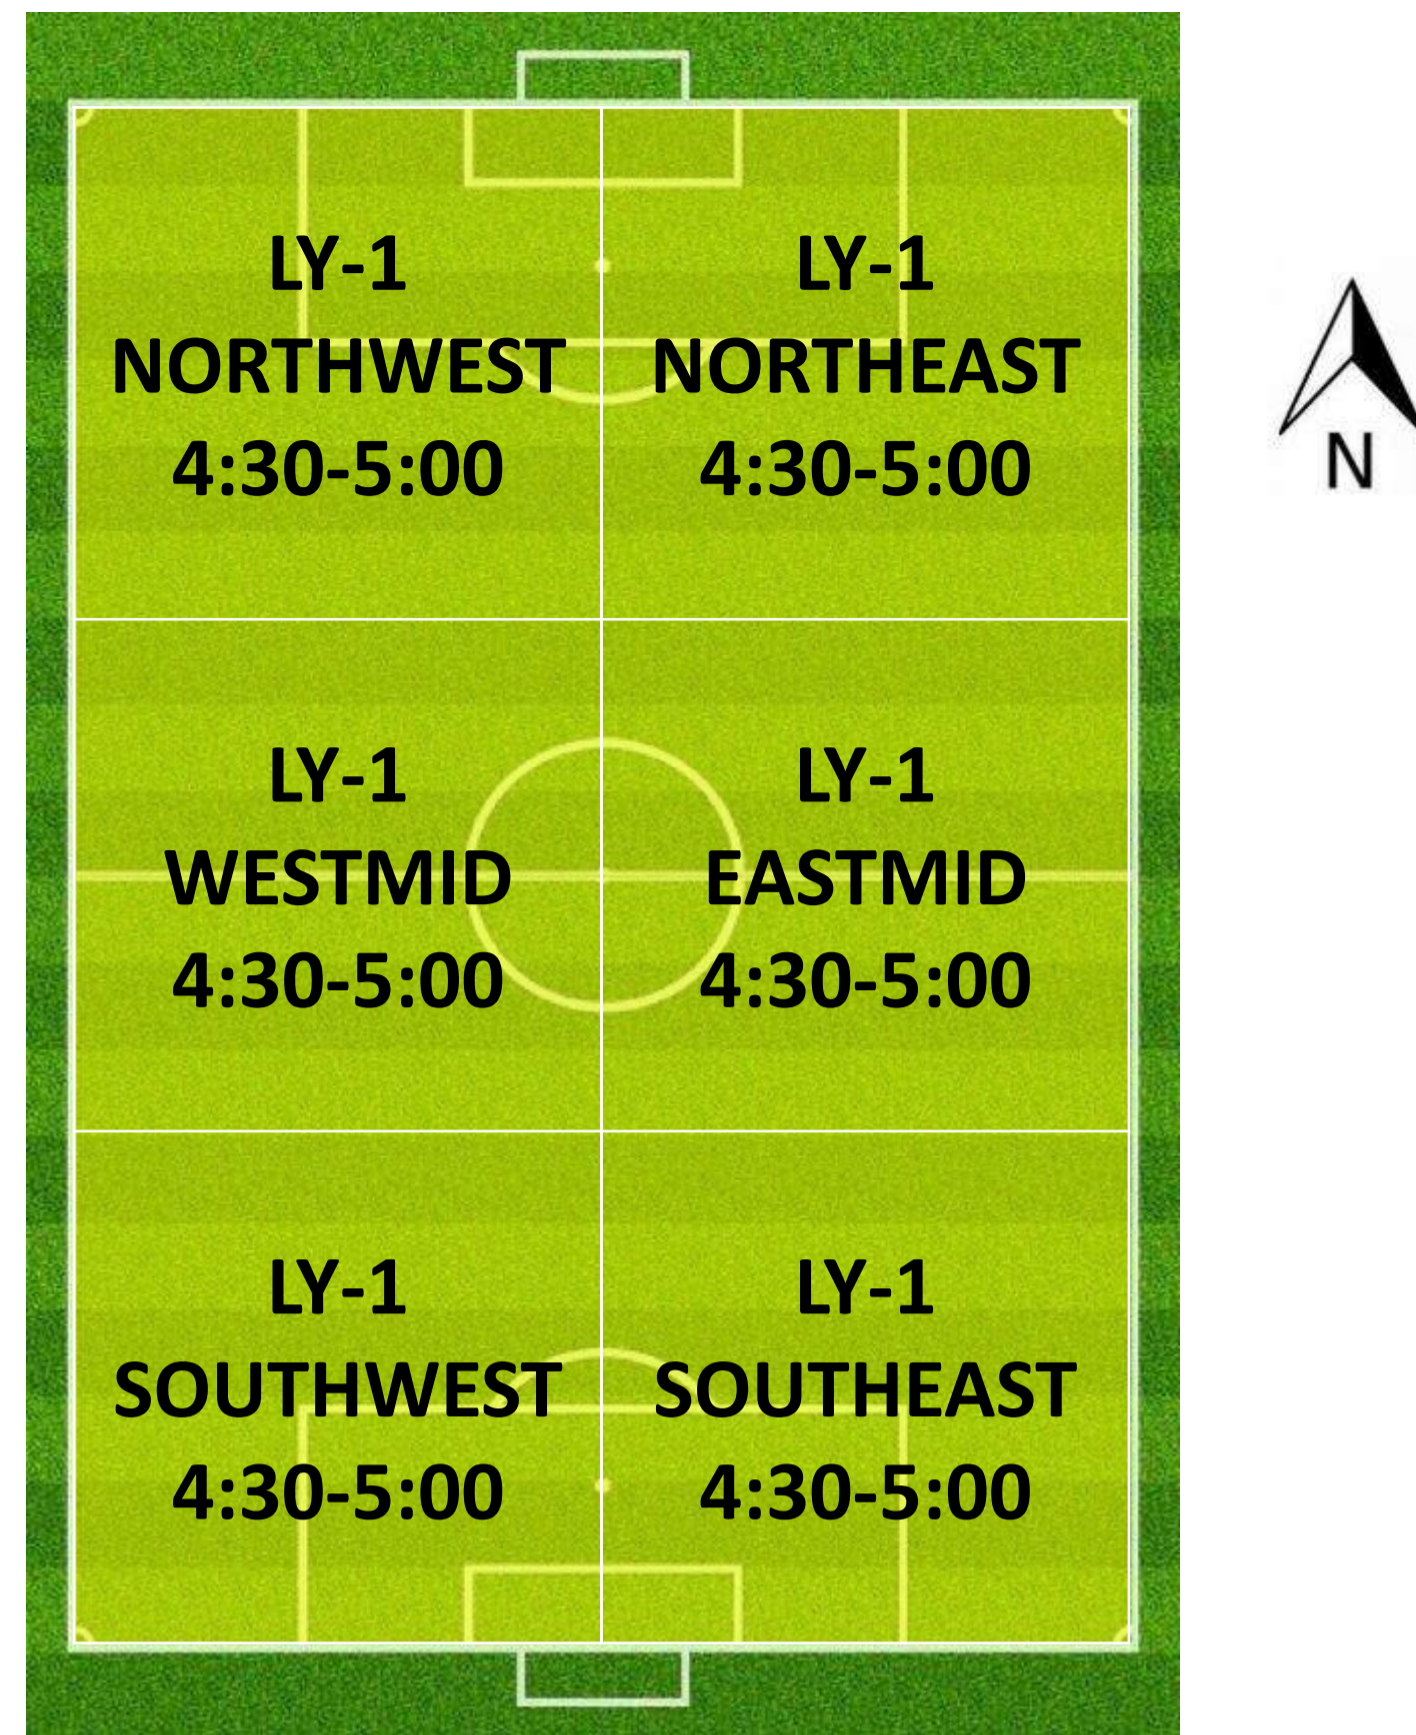

TUESDAY 4:00PM – 5:30PM LYSAGHT PARK

CAMPBELL 1

CAMPBELL 3

CAMPBELL 2