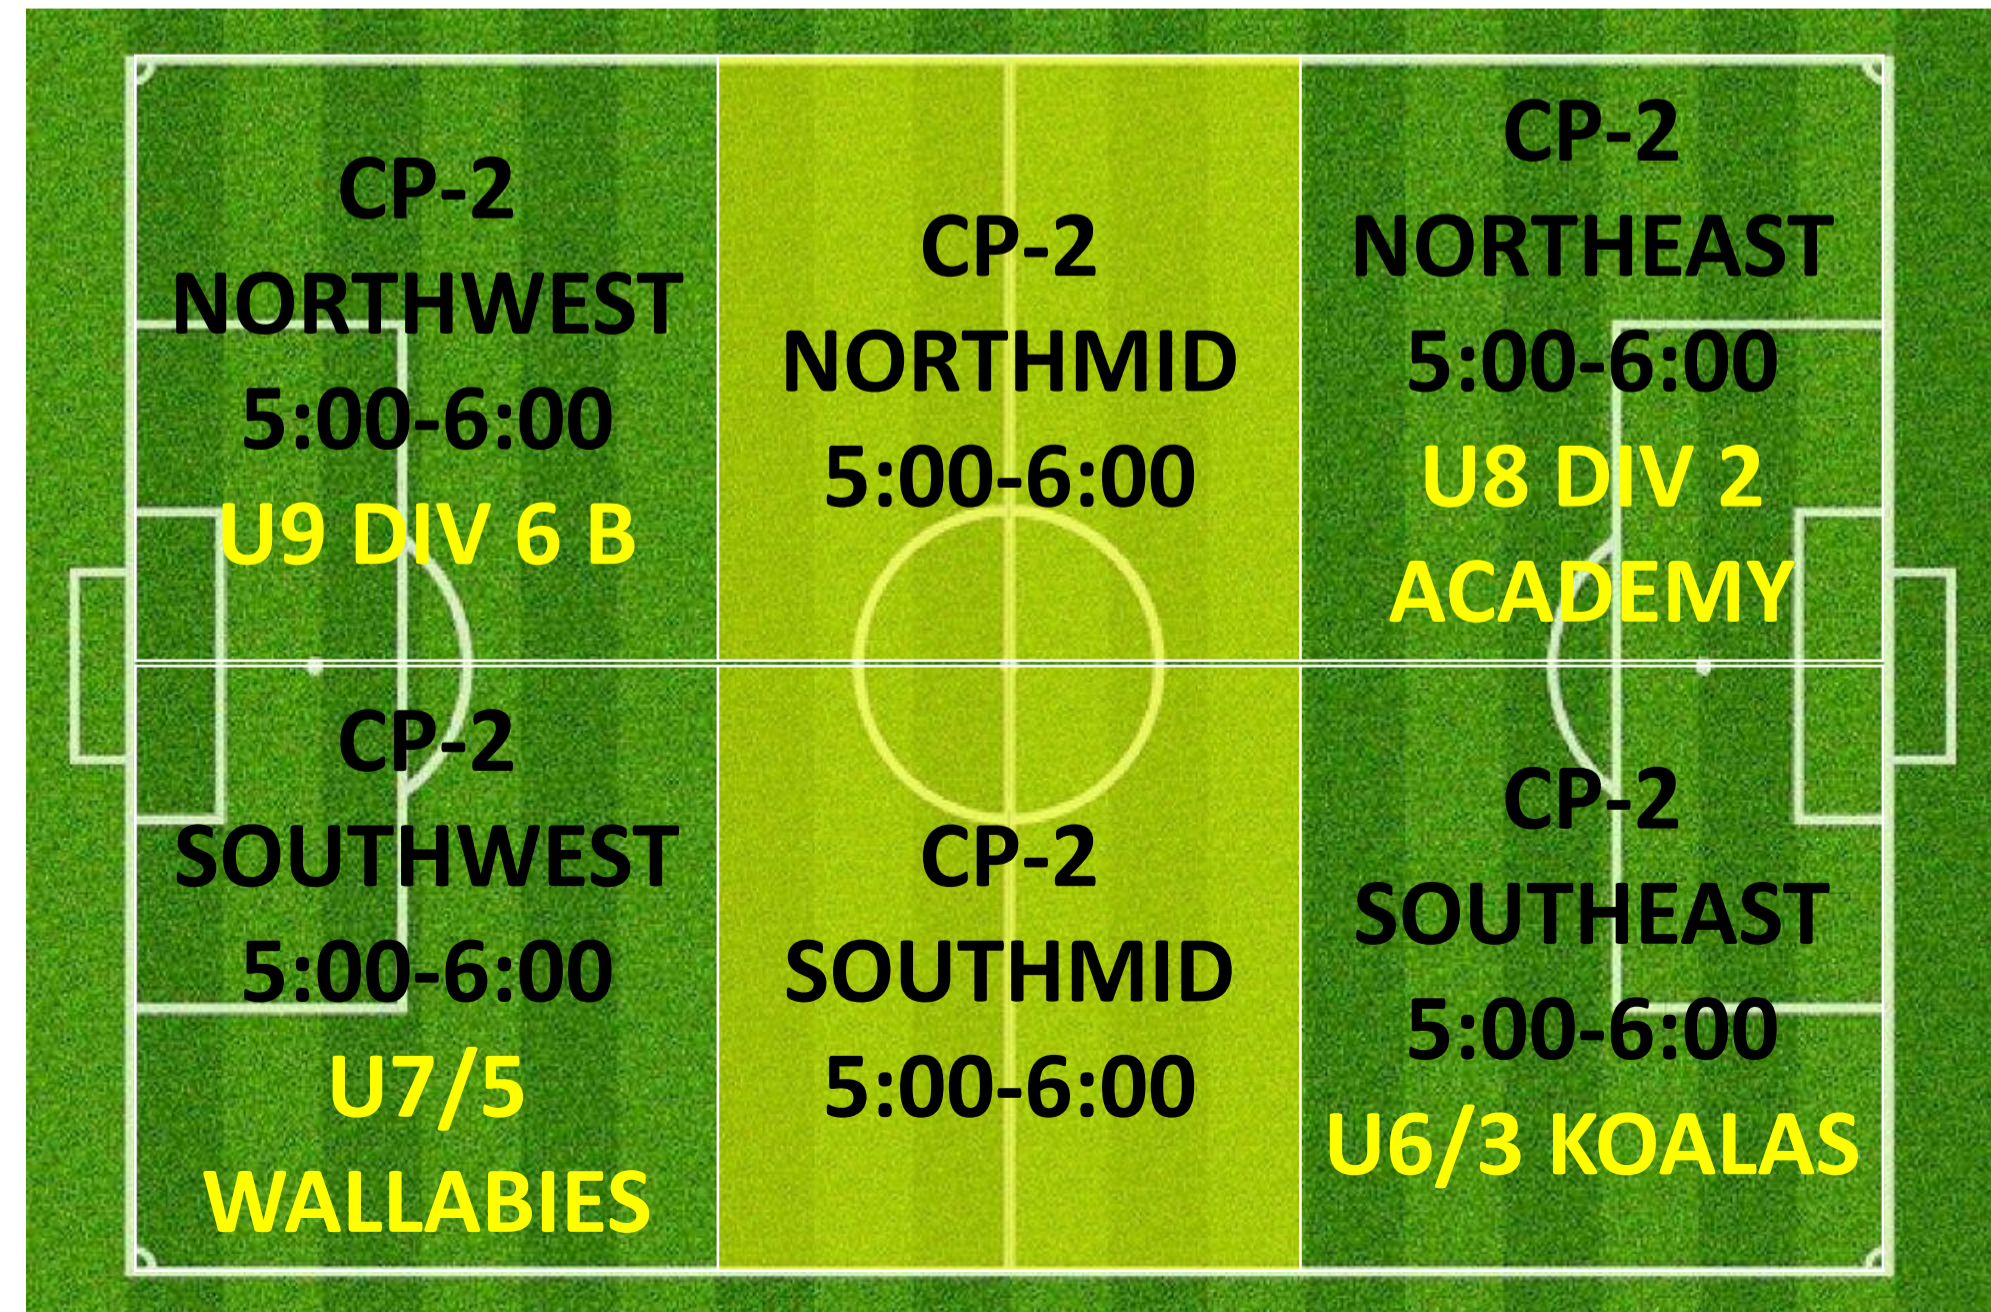

WEDNESDAY 5:00PM – 6:30PM LYSAGHT PARK

CAMPBELL 1

CAMPBELL 3

CAMPBELL 2