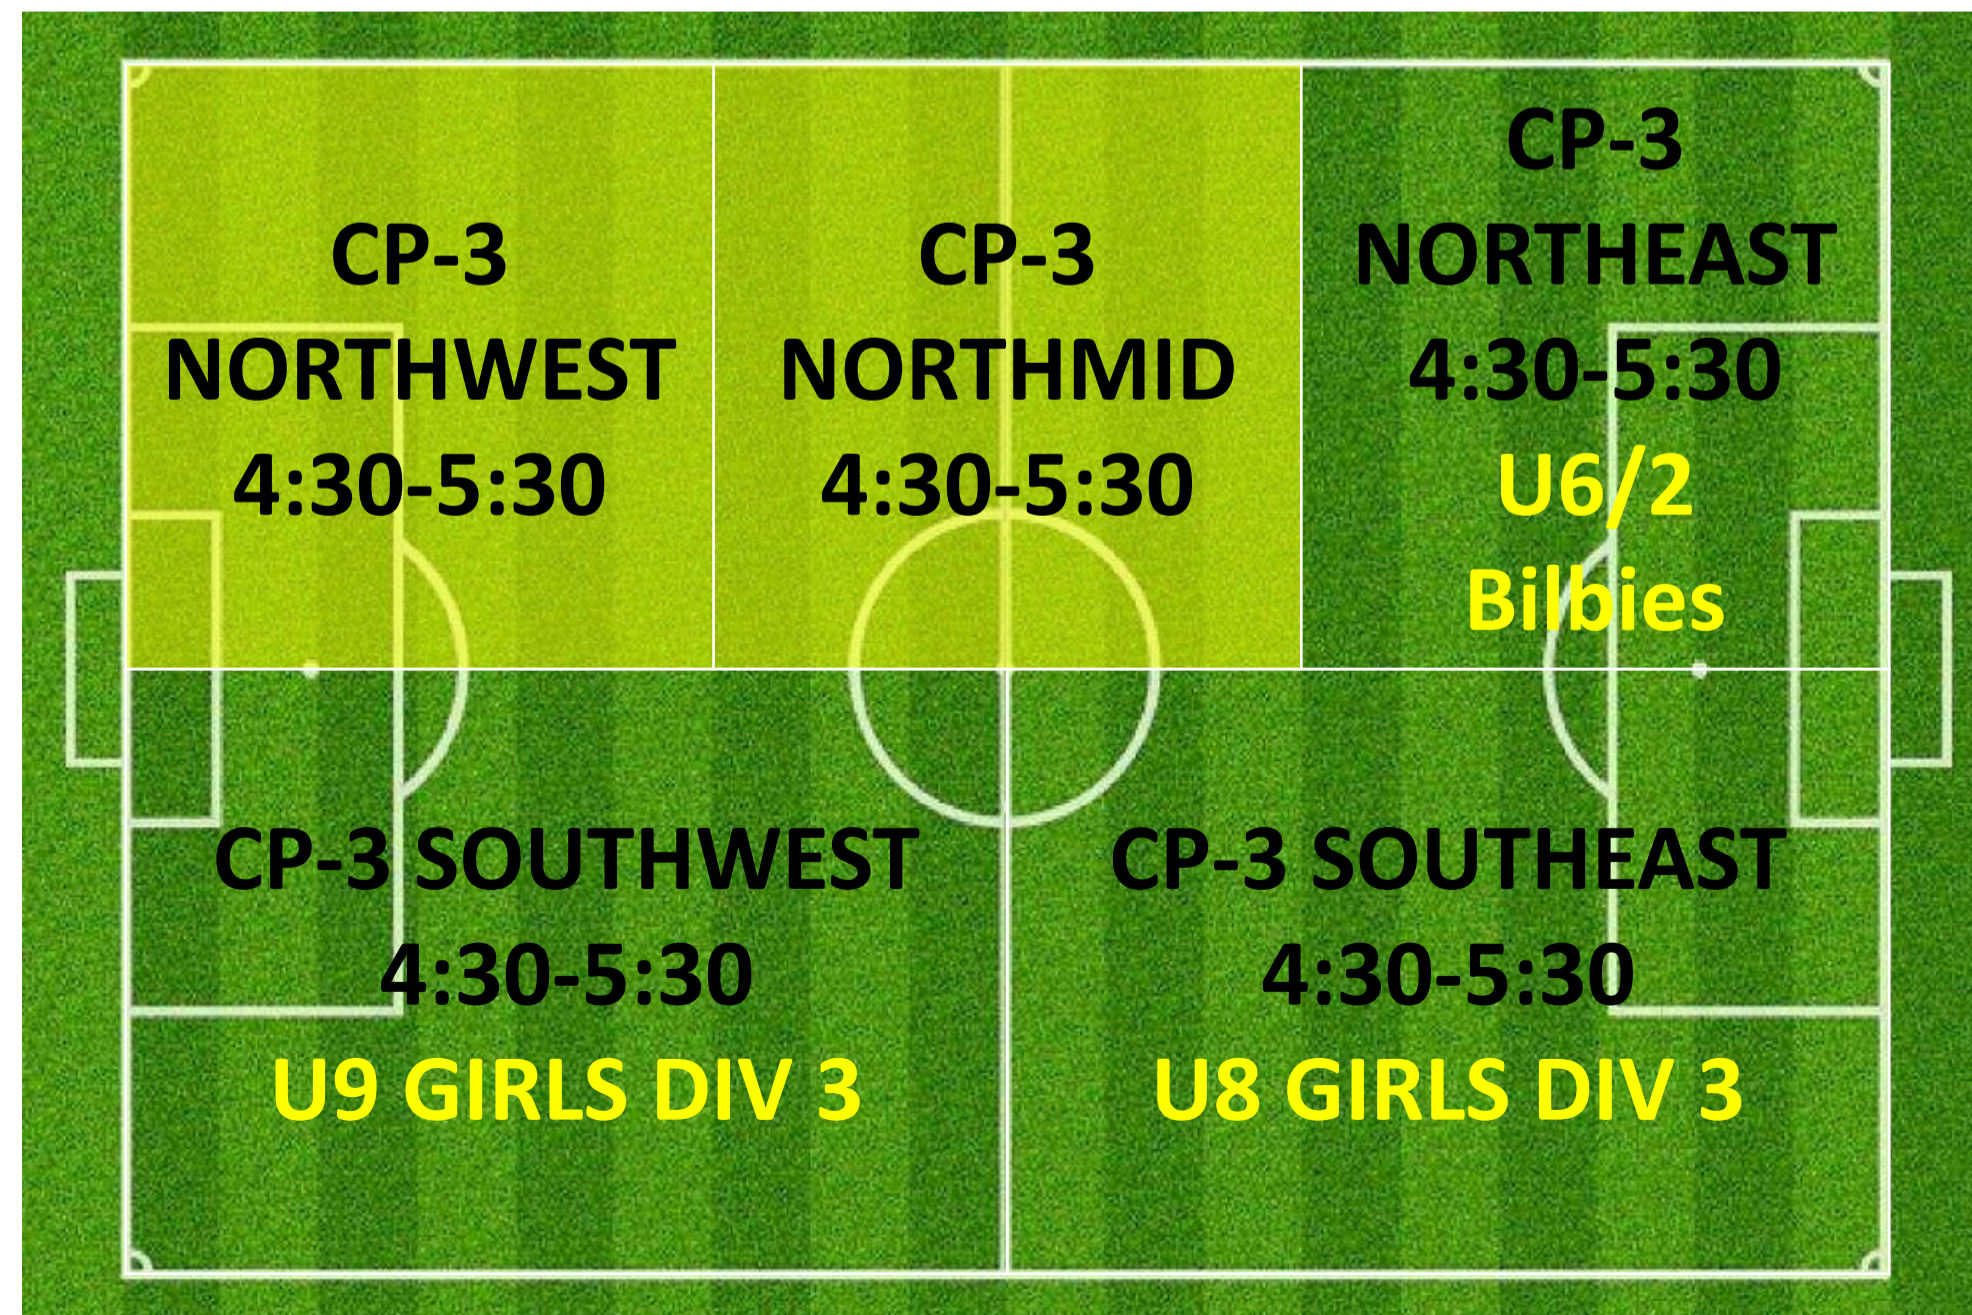

THURSDAY 4:00PM – 5:30PM LYSAGHT PARK

CAMPBELL 1

CAMPBELL 3

CAMPBELL 2