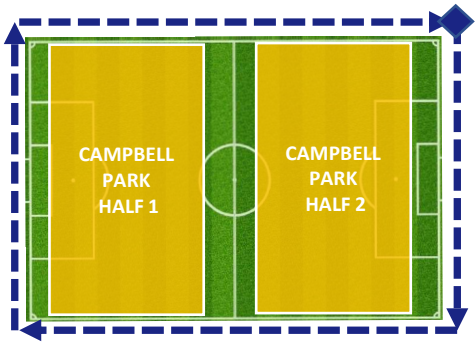

## CAPSPACE

**DibChidiac**  
Excellence as standard.

CANADA BAY CLUB

**CERRONE**  
LIFE IS PRECIOUS

MORNING SMALL SIDED FOOTBALL PITCH SETUP

AFTERNOON/FULL FIELD FOOTBALL PITCH SETUP

**LEGEND**

- Mini-Roos Pitch
- Mini Pitch
- Half Pitch
- Ropes