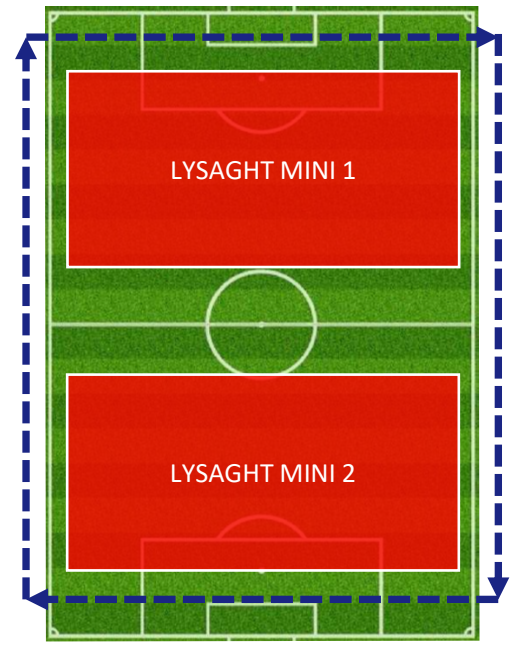

## CAPSPACE

**DibChidiac**  
Excellence as standard.

CANADA BAY CLUB

**CERRONE**  
LIFE IS PRECIOUS

MORNING SMALL SIDED FOOTBALL PITCH SETUP

AFTERNOON/FULL FIELD FOOTBALL PITCH SETUP

**LEGEND**

- Mini-Roos Pitch
- Mini Pitch
- Half Pitch
- Ropes