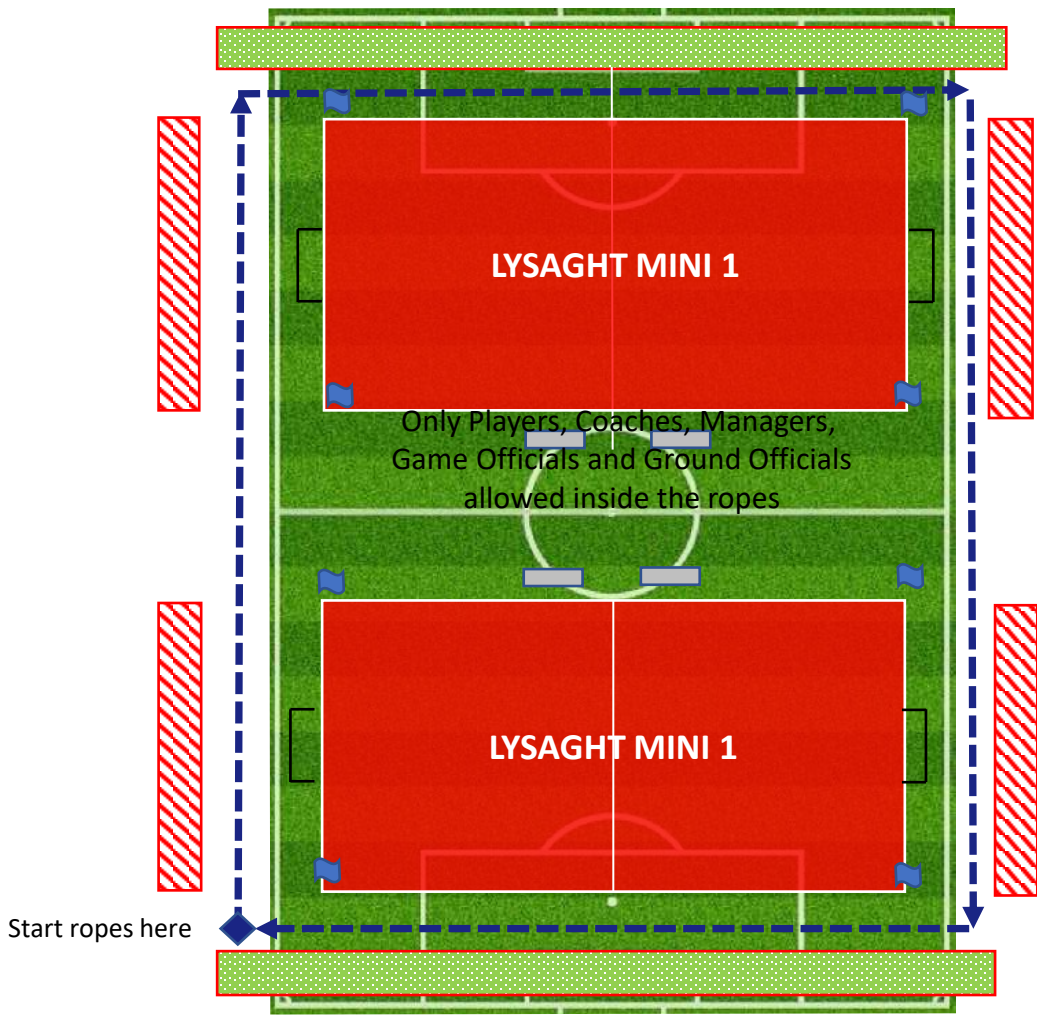

LYSAGHT PARK

HOME TO ABBOTSFORD JUNIORS FOOTBALL CLUB

MINI PITCH SETUP AND ROPES